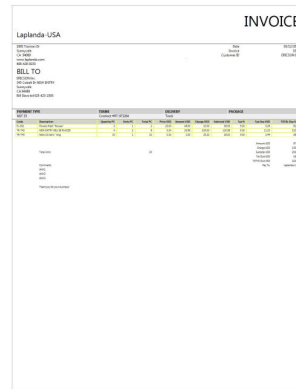

GUI

Free download and distribution from: www.laplanda.com