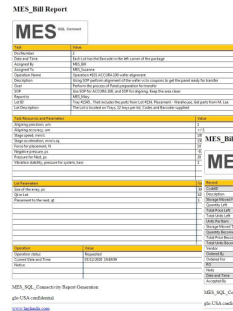

GUI

Free download and distribution from: www.laplanda.com