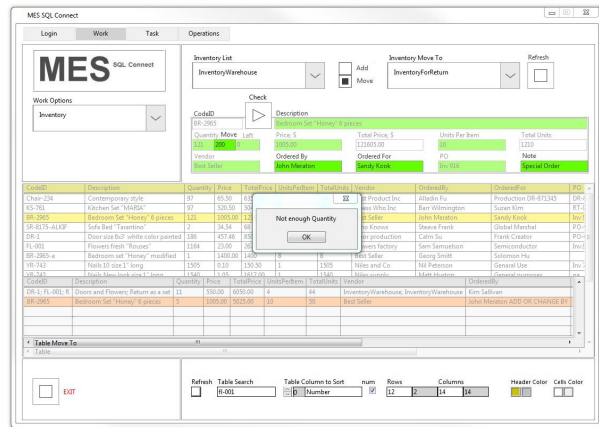

GUI

Free download and distribution from: www.laplanda.com